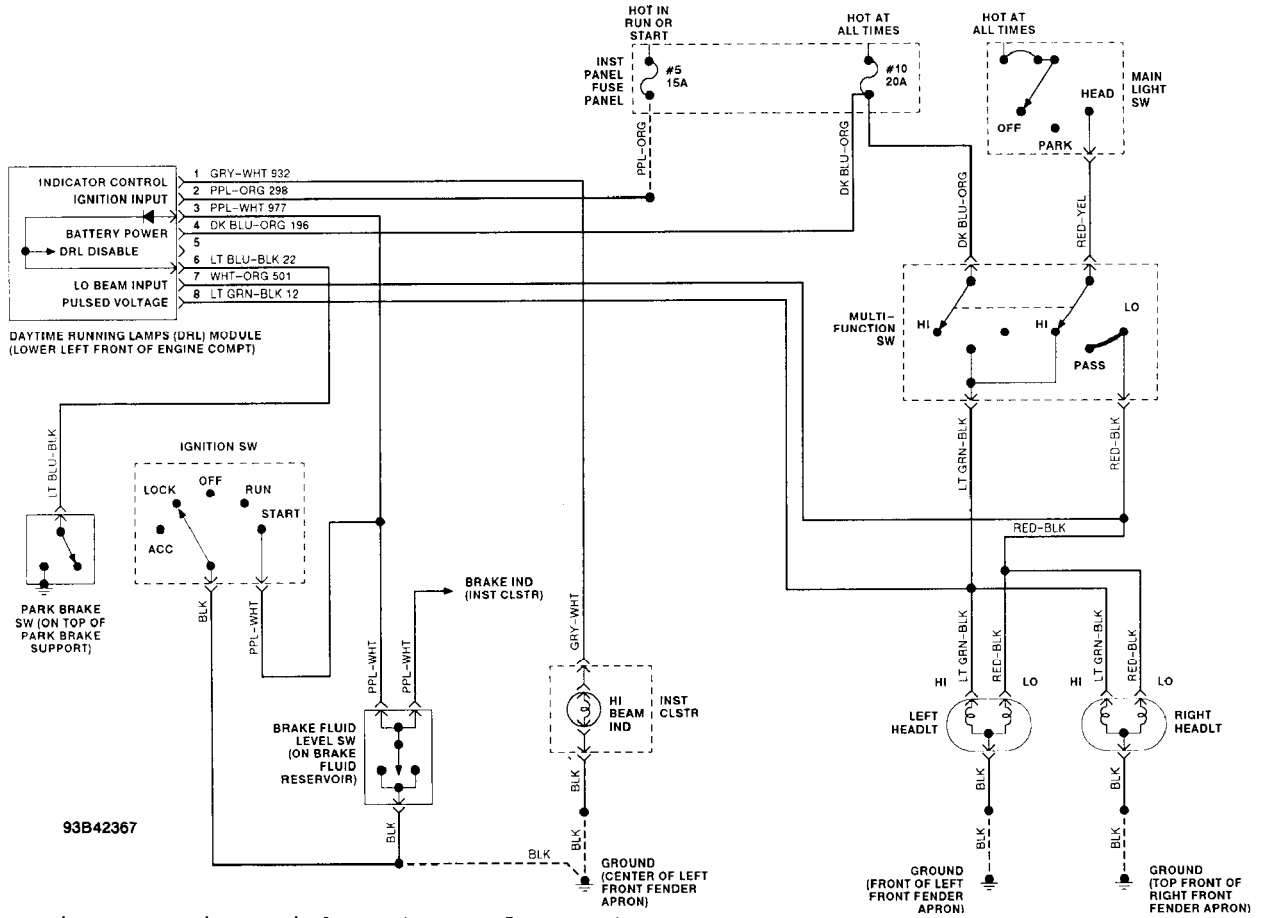

WIRING DIAGRAMS

Selected Block

1993 Ford Taurus

Copyright © 1997 Mitchell International
Friday, March 02, 2001 02:28PM

DAYTIME RUNNING LIGHTS - CANADA

Fig. 15: Daytime Running Lights (Manual Base)

WIRING DIAGRAMS

Selected Block (p. 2)

1993 Ford Taurus

Copyright © 1997 Mitchell International
Friday, March 02, 2001 02:28PM

93C42368

Fig. 16: Daytime Running Lights (Manual - Except Base)