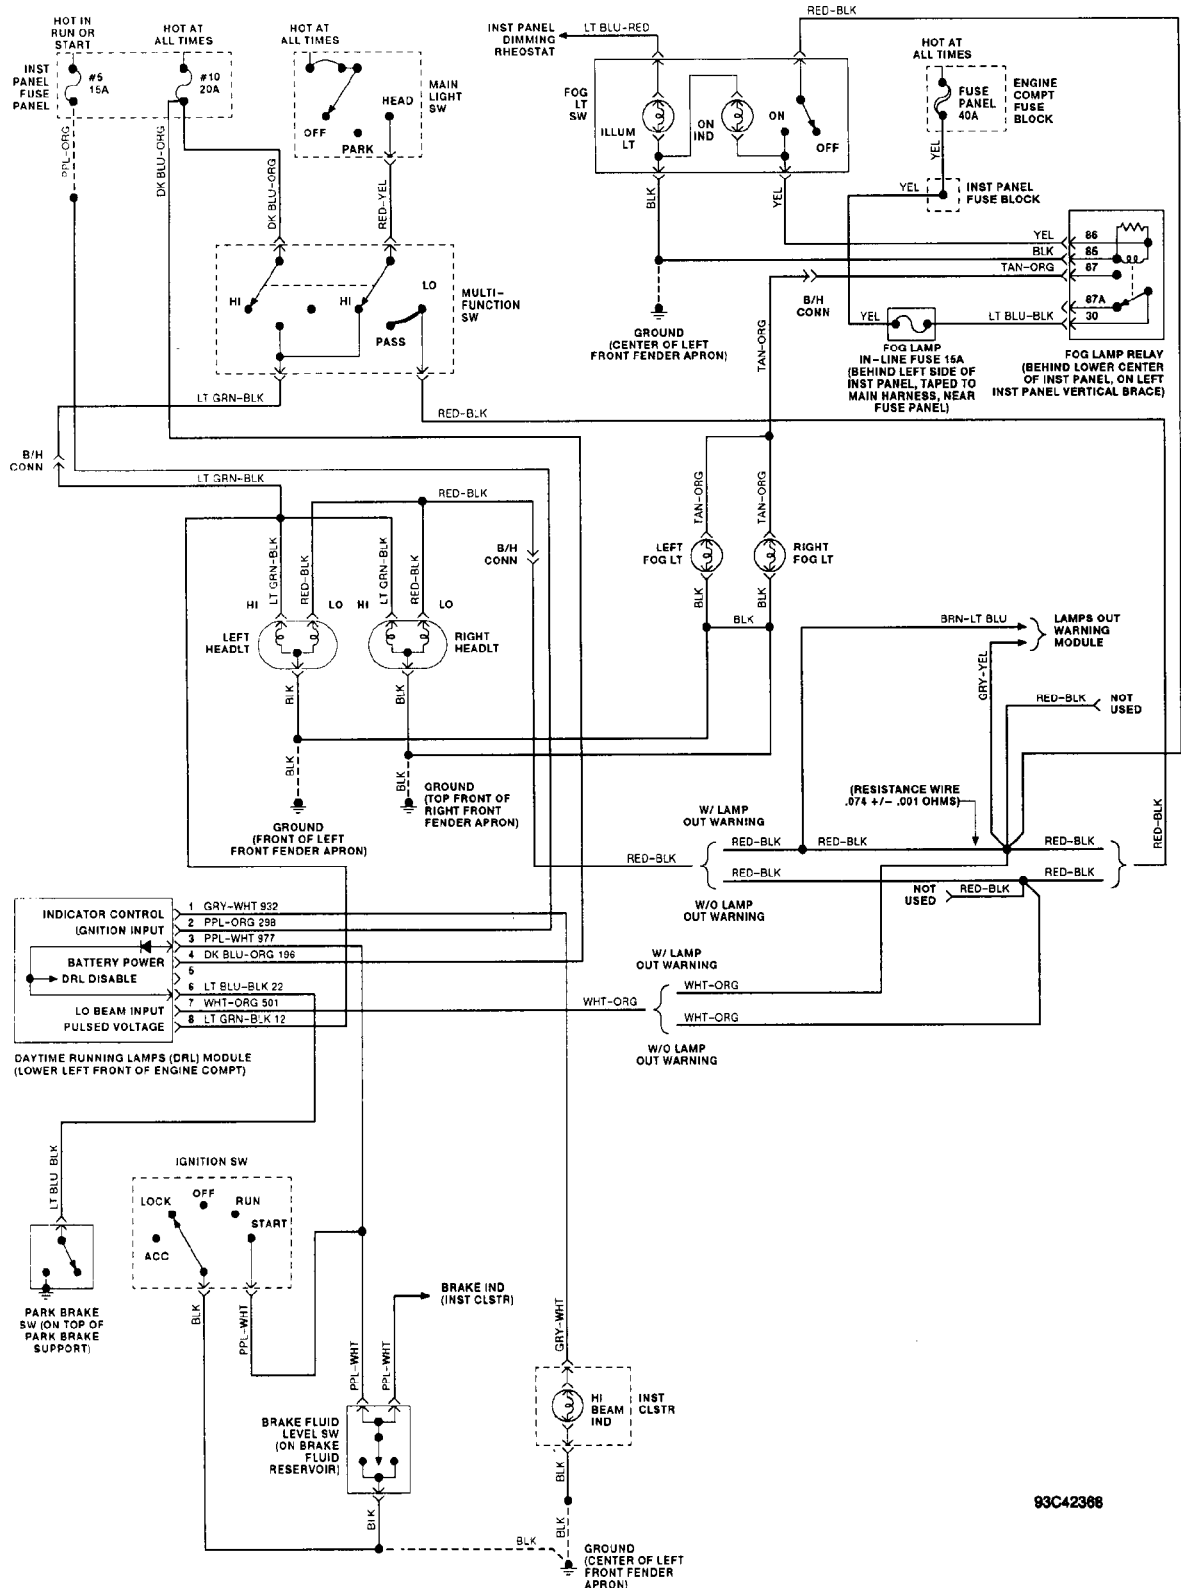

WIRING DIAGRAMS

Selected Block

1993 Ford Taurus

Copyright © 1997 Mitchell International
Friday, March 02, 2001 02:28PM

DAYTIME RUNNING LIGHTS - CANADA

Fig. 15: Daytime Running Lights (Manual Base)

WIRING DIAGRAMS

Selected Block (p. 2)

1993 Ford Taurus

Copyright © 1997 Mitchell International
Friday, March 02, 2001 02:28PM

93C42368

Fig. 16: Daytime Running Lights (Manual - Except Base)